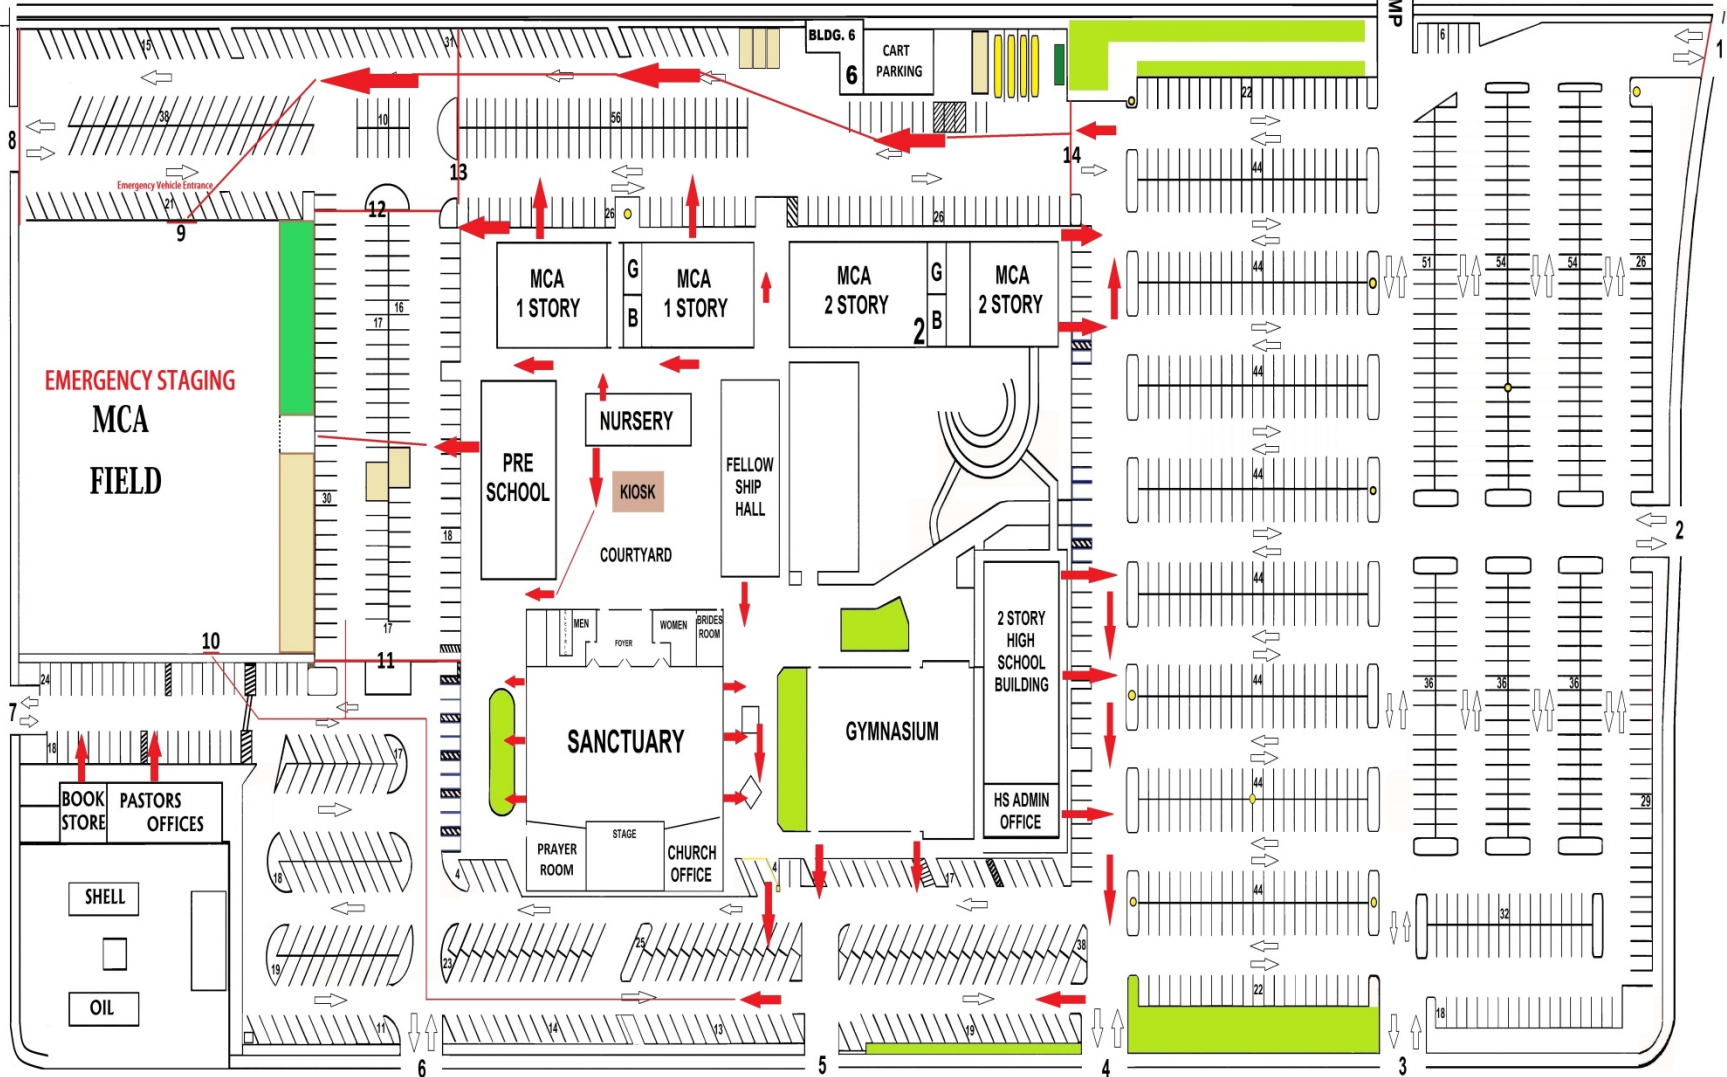

# FIRE & EARTHQUAKE EVACUATION

ORANGE COUNTY FLOOD CONTROL CHANNEL

FAIRVIEW STREET